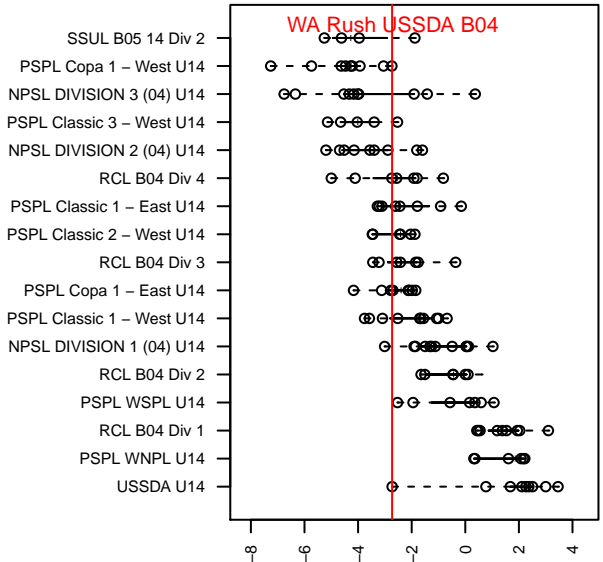

**attack and defense rating
relative to others at age
and all opponents in last 13 months**