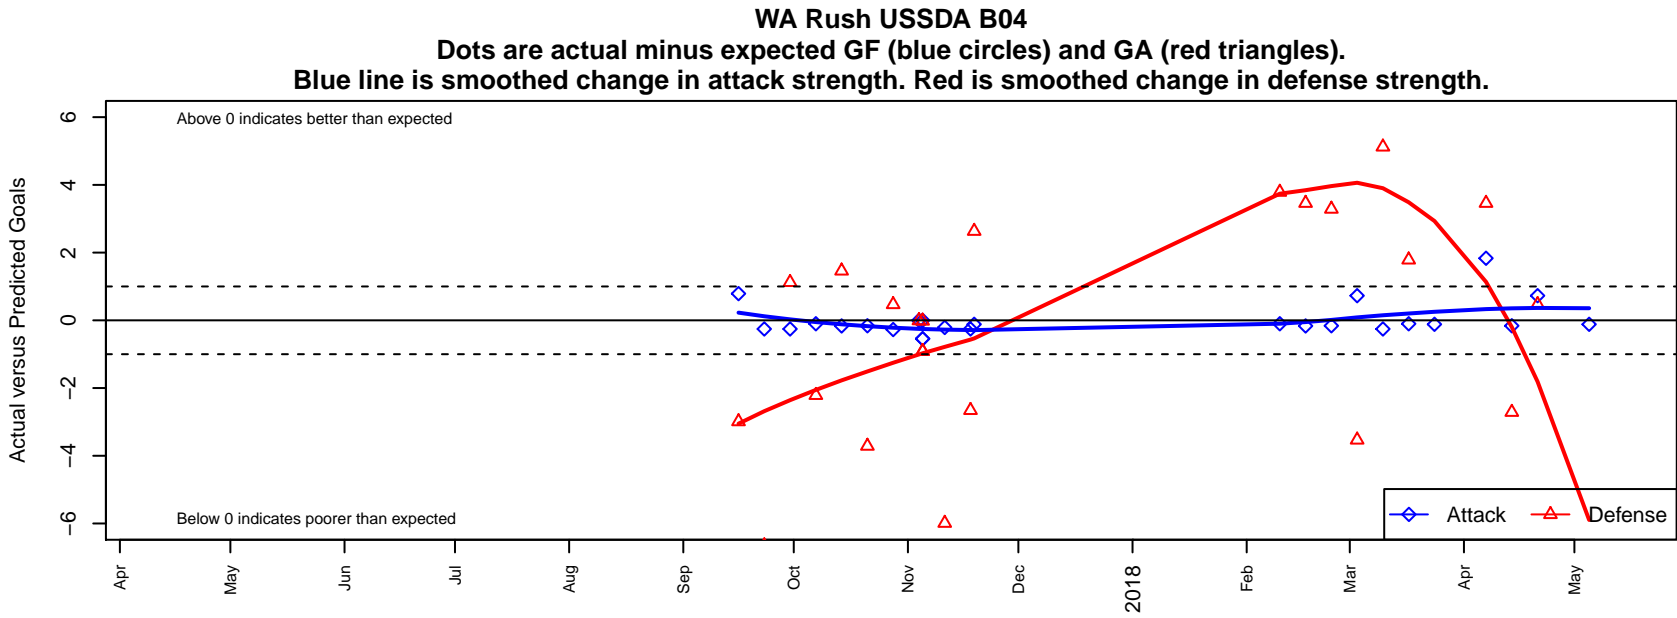

WA Rush USSDA B04

Washington Rush SC
Everett, WA
B04 total strength=1016
attack=2.48 defense=1.81
fall league = USSDA U14

alt names used:
Washington Rush U-14

Venues played:
2017 USSDA U14

**attack and defense variance (black dot)
relative to other teams
and top 10 in region**